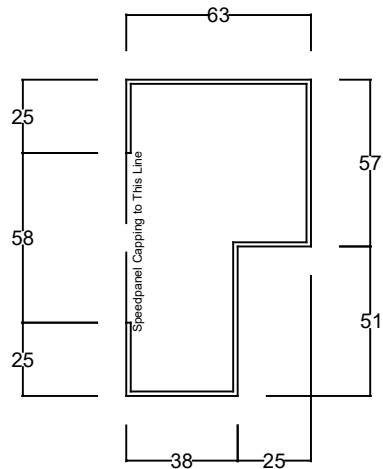

**FIRECORE TVC-40  
(FRMS58)**

**FIRECORE TVC-30  
(FRS58)**

**Taylor's Doors & Frames Pty Ltd**

20 Orchard Road  
Brookvale NSW 2100  
Ph: + 61 2 9905 1222  
Email: admin@taylor'sdoors.com.au

General Notes:

General Notes:

**NOT TO SCALE**

www.taylor'sdoors.com.au

Drawn By: Peter Mole

Date: 16th October 2015

Drawing ID: TDF-FCT7750-5

Sheet:

1 of 1