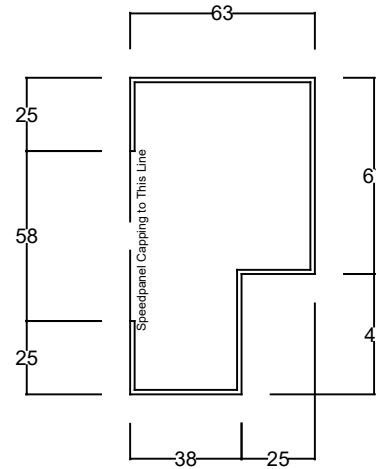

**FIRECORE TVC-40  
(FRMS58)**

**FIRECORE TVC-30  
(FRS58)**

**Taylor's Doors & Frames Pty Ltd**

20 Orchard Road  
Brookvale NSW 2100  
Ph: + 61 2 9905 1222  
Email: admin@taylor'sdoors.com.au

General Notes:

General Notes:

**NOT TO SCALE**

www.taylor'sdoors.com.au

Drawn By: Peter Mole

Date: 16th October 2015

Drawing ID: TDF-FCT7750-5

Sheet:

1 of 1